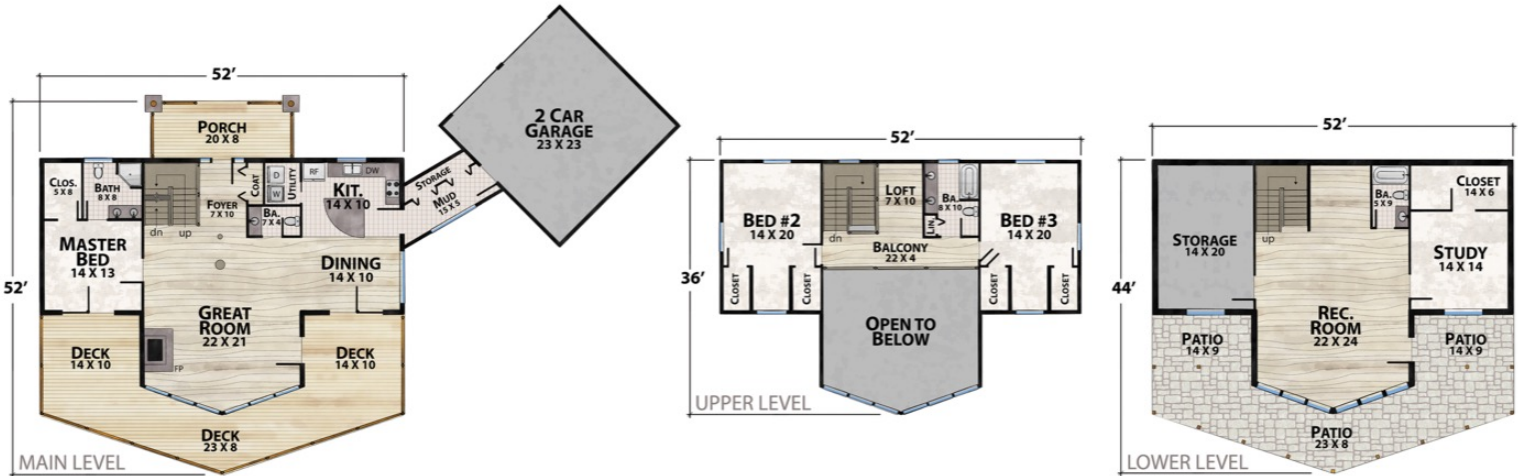

The Brown Bear Lodge

natural element homes

The Classic Plans Collection

1-800-970-2224

Main Level - 1,481 Square Feet
3 Bedrooms - 3 1/2 Baths

Upper Level - 847 Square Feet
813 Square Feet of Outdoor Living

Lower Level - 1,375 Square Feet
3,703 Total Square Feet

FRONT

RIGHT

RIGHT

FRONT

Plan customization is included with your home plan purchase. Why not make it PERFECT?

natural element homes

Copyrighted Home Plan: this home plan and images are protected by United States and international copyright Law and may not be duplicated, reproduced, modified, and/or distributed, in whole or in part, without the express written consent of Natural Element Homes.